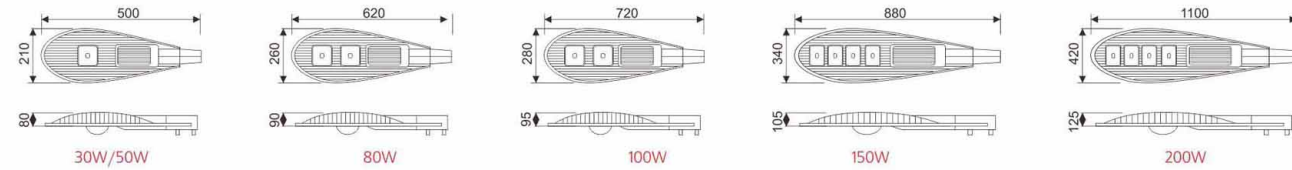

SWORD

Parameter

Input voltage: AC85-265V 50-60Hz

PF : > 0.9

Materials: Die-casting Aluminium

Working temperature: -40-45°C

Average Lifetime:>30000H

Colour Temperature: 3000K-6500K

Model	Power	Lumen(Lm)	Size:L.W(mm)
SWORD 30W	30W	2400	500x210x80
SWORD 50W	50W	4000	500x210x80
SWORD 80W	80W	6400	620x260x90
SWORD 100W	100W	8000	720x280x95
SWORD 150W	150W	12000	880x340x105
SWORD 200W	200W	16000	1100x420x125

Colours

COLUMBA

Parameter

Input voltage: AC85-265V 50-60Hz

PF : > 0.9

Materials: Die-casting Aluminium

Working temperature: -40-45°C

Average Lifetime:>30000H

Colour Temperature: 3000K-6500K

Model	Power	Lumen(Lm)	Size:L.W(mm)
COLUMBA 30W	30W	2250	550x220x108
COLUMBA 60W	60W	4500	650x236x117
COLUMBA 100W	2x50W	7500	800x291x132
COLUMBA 150W	3x50W	11250	950x347x155

Colours