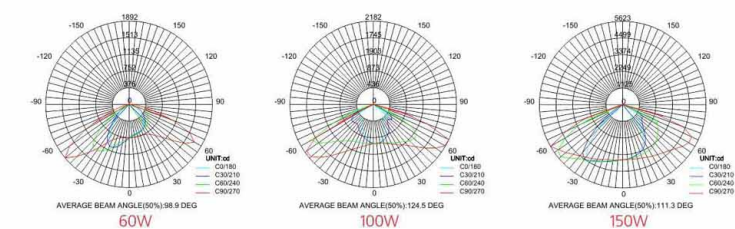

SWORD

Parameter

Input voltage: AC85-265V 50-60Hz

PF : > 0.9

Materials: Die-casting Aluminium

Working temperature: -40-45°C

Average Lifetime:>30000H

Colour Temperature: 3000K-6500K

Model	Power	Lumen(Lm)	Size:L.W(mm)
SWORD 30W	30W	2400	500x210x80
SWORD 50W	50W	4000	500x210x80
SWORD 80W	80W	6400	620x260x90
SWORD 100W	100W	8000	720x280x95
SWORD 150W	150W	12000	880x340x105
SWORD 200W	200W	16000	1100x420x125

Colours

COLUMBA

Parameter

Input voltage: AC85-265V 50-60Hz

PF : > 0.9

Materials: Die-casting Aluminium

Working temperature: -40-45°C

Average Lifetime:>30000H

Colour Temperature: 3000K-6500K

Model	Power	Lumen(Lm)	Size:L.W(mm)
COLUMBA 30W	30W	2250	550x220x108
COLUMBA 60W	60W	4500	650x236x117
COLUMBA 100W	2x50W	7500	800x291x132
COLUMBA 150W	3x50W	11250	950x347x155

Colours