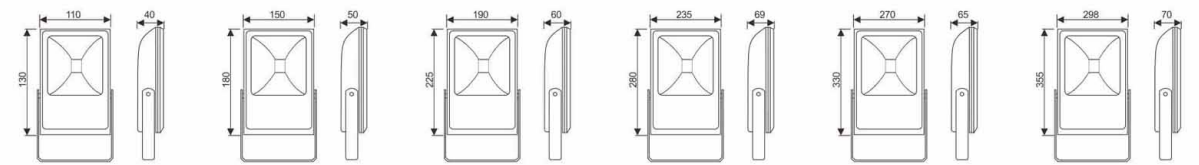

PREMIUM I

Parameter

Input voltage: AC85-265V 50-60Hz
PF : > 0.9/ > 0.5(10W)
Materials: Die-casting Aluminum
Working temperature: -40-45°C
Average Lifetime: >30000H
Colour Temperature: 3000K-6500K

Model	Power	Lumen(Lm)	Size:L.W.H(mm)
PREMIUM I 10W	10W	800	115x85x95
PREMIUM I 20W	20W	1600	155x180x95
PREMIUM I 30W	30W	2400	200x223x105
PREMIUM I 50W	50W	4000	245x287x140
PREMIUM I 100W	100W	8000	425x325x182
PREMIUM I 150W	150W	12000	425x325x182
PREMIUM I 200W	200W	16000	455x325x188

Colours

PREMIUM II

Parameter

Input voltage: AC85-265V 50-60Hz
PF : > 0.9/ > 0.5(10W)
Materials: Die-casting Aluminum
Working temperature: -40-45°C
Average Lifetime: >30000H
Colour Temperature: 3000K-6500K

Model	Power	Lumen(Lm)	Size:L.W.H(mm)
PREMIUM II 10W	10W	800	110x130x40
PREMIUM II 20W	20W	1600	150x180x50
PREMIUM II 30W	30W	2400	190x225x60
PREMIUM II 50W	50W	4000	235x280x69
PREMIUM II 70W	70W	5600	270x330x65
PREMIUM II 100W	100W	8000	298x355x70

Colours