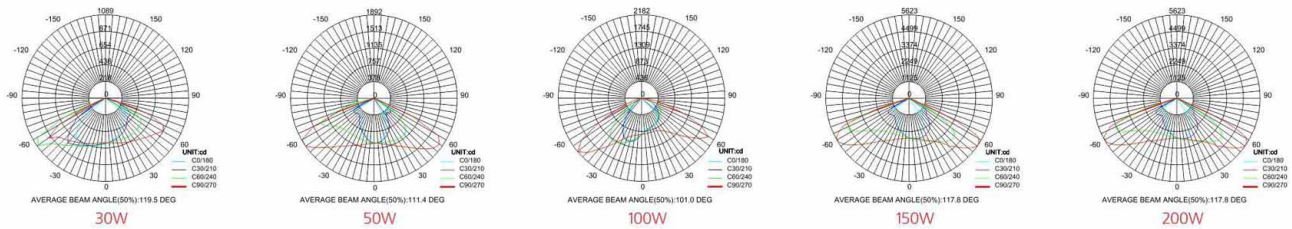

SWORD

Parameter

Input voltage: AC85-265V 50-60Hz

PF : > 0.9

Materials: Die-casting Aluminium

Working temperature: -40-45°C

Average Lifetime:>30000H

Colour Temperature: 3000K-6500K

Model	Power	Lumen(Lm)	Size:L.W(mm)
SWORD 30W	30W	2400	500x210x80
SWORD 50W	50W	4000	500x210x80
SWORD 80W	80W	6400	620x260x90
SWORD 100W	100W	8000	720x280x95
SWORD 150W	150W	12000	880x340x105
SWORD 200W	200W	16000	1100x420x125

Colours

COLUMBA

Parameter

Input voltage: AC85-265V 50-60Hz

PF : > 0.9

Materials: Die-casting Aluminium

Working temperature: -40-45°C

Average Lifetime:>30000H

Colour Temperature: 3000K-6500K

Model	Power	Lumen(Lm)	Size:L.W(mm)
COLUMBA 30W	30W	2250	550x220x108
COLUMBA 60W	60W	4500	650x236x117
COLUMBA 100W	2x50W	7500	800x291x132
COLUMBA 150W	3x50W	11250	950x347x155

Colours