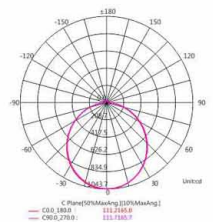

OSTER

Parameter

Input voltage: AC85-265V 50-60Hz
PF : > 0.5
Materials: Aluminum
LGP: PMMA/PS
Working temperature: -20-45°C
Average Lifetime:>30000H
Colour Temperature: 3000K-6500K

Model	Power	Lumen(Lm)	Size:L.W(mm)
OSTER 36W	36W	2880	600x600
OSTER 42W	42W	3360	600x600
OSTER 48W	48W	3840	600x600

Colours

KEVIN

Parameter

Input voltage: AC85-265V 50-60Hz
PF : > 0.5
Materials: Aluminum
LGP: PMMA/PS
Working temperature: -20-45°C
Average Lifetime:>30000H
Colour Temperature: 3000K-6500K

Model	Power	Lumen(Lm)	Size:L.W(mm)
KEVIN-A 36W	36W	2880	300x600
KEVIN-B 36W	36W	2880	1200x120

Colours