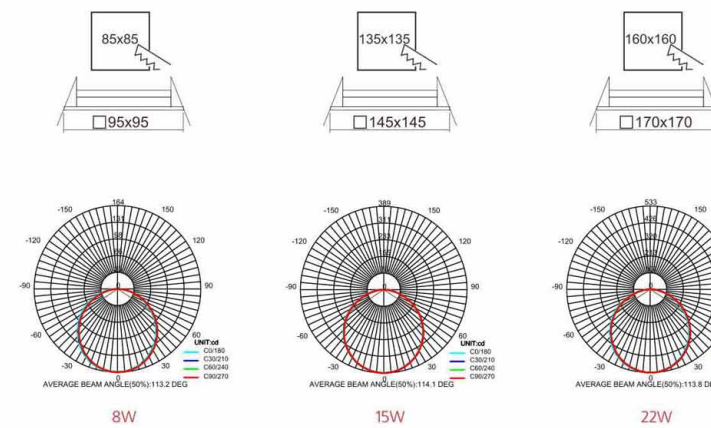

Parameter

Input voltage: AC100-240V 50-60Hz
PF : > 0.5
Materials: Die-casting Aluminum
Working temperature: -20~45°C
Average Lifetime:>30000H
Colour Temperature: 3000K-6500K

Model	Power	Lumen(Lm)	Size:D(mm)	Cut Hole (mm)
SENZO 8W	8W	560	Φ100	Φ 85
SENZO 15W	15W	1125	Φ145	Φ 130
SENZO 22W	22W	1650	Φ175	Φ 155

Colours

SENZO

Parameter

Input voltage: AC100-240V 50-60Hz
PF : > 0.5
Materials: Die-casting Aluminum
Working temperature: -20~45°C
Average Lifetime:>30000H
Colour Temperature: 3000K-6500K

Model	Power	Lumen(Lm)	Size:LW(mm)	Cut Hole (mm)
SPARK 8W	8W	560	95x95	85x85
SPARK 15W	15W	1125	145x145	135x135
SPARK 22W	22W	1650	170x170	160x160

Colours

SPARK