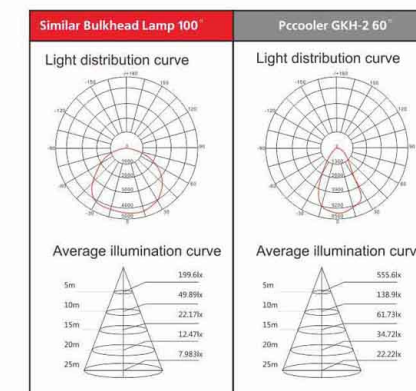

Temperature test contrast

Average temperature of the lamp board: 101.5°C
Average temperature of heat conductive plate: 82.47°C

Freight to reduce more than **50%** under the same conditions