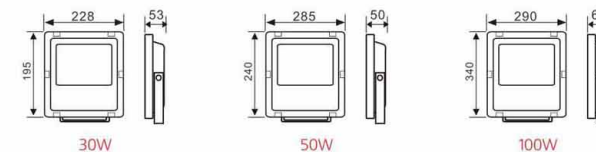

SLOT I

Parameter

Input voltage: AC85-265V 50-60Hz
PF : > 0.9/ > 0.5(10W)
Materials: Die-casting Aluminum
Working temperature: -40-45°C
Average Lifetime: >30000H
Colour Temperature: 3000K-6500K

Model	Power	Lumen(Lm)	Size:L.W.H(mm)
SLOT I 10W	10W_{x75%}	550	120x85x40
SLOT I 20W	20W_{x75%}	1100	200x185x47
SLOT I 30W	30W_{x75%}	1600	255x185x47
SLOT I 50W	50W_{x75%}	2650	310x235x55
SLOT I 150W	150W_{x75%}	7900	425x325x100
SLOT I 200W	200W_{x75%}	10500	425x325x100

Colours

SLOT II

Parameter

Input voltage: AC85-265V 50-60Hz
PF : > 0.9
Materials: Die-casting Aluminum
Working temperature: -40-45°C
Average Lifetime: >30000H
Colour Temperature: 3000K-6500K

Model	Power	Lumen(Lm)	Size:L.W(mm)
SLOT II 30W	30W_{x75%}	1600	228x195x53
SLOT II 50W	50W_{x75%}	2650	285x240x50
SLOT II 100W	100W_{x75%}	5300	290x340x60

Colours