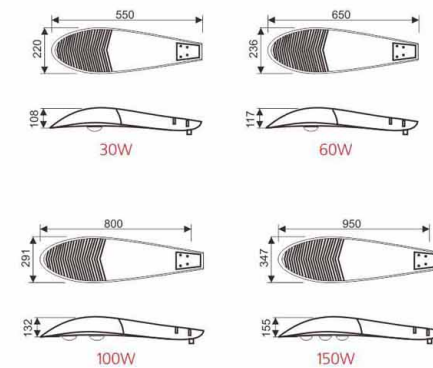

SWORD

Parameter

Input voltage: AC85-265V 50-60Hz

PF : > 0.9

Materials: Die-casting Aluminium

Working temperature: -40-45°C

Average Lifetime:>30000H

Colour Temperature: 3000K-6500K

Model	Power	Lumen(Lm)	Size:L.W(mm)
SWORD 30W	30W	2400	500x210x80
SWORD 50W	50W	4000	500x210x80
SWORD 80W	80W	6400	620x260x90
SWORD 100W	100W	8000	720x280x95
SWORD 150W	150W	12000	880x340x105
SWORD 200W	200W	16000	1100x420x125

Colours

COLUMBA

Parameter

Input voltage: AC85-265V 50-60Hz

PF : > 0.9

Materials: Die-casting Aluminium

Working temperature: -40-45°C

Average Lifetime:>30000H

Colour Temperature: 3000K-6500K

Model	Power	Lumen(Lm)	Size:L.W(mm)
COLUMBA 30W	30W	2250	550x220x108
COLUMBA 60W	60W	4500	650x236x117
COLUMBA 100W	2x50W	7500	800x291x132
COLUMBA 150W	3x50W	11250	950x347x155

Colours