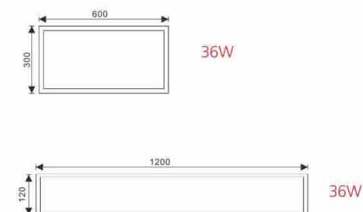

OSTER

Parameter

Input voltage: AC85-265V 50-60Hz
PF : > 0.5
Materials: Aluminum
LGP: PMMA/PS
Working temperature: -20-45°C
Average Lifetime:>30000H
Colour Temperature: 3000K-6500K

Model	Power	Lumen(Lm)	Size:L.W(mm)
OSTER 36W	36W	2880	600x600
OSTER 42W	42W	3360	600x600
OSTER 48W	48W	3840	600x600

Colours

KEVIN

Parameter

Input voltage: AC85-265V 50-60Hz
PF : > 0.5
Materials: Aluminum
LGP: PMMA/PS
Working temperature: -20-45°C
Average Lifetime:>30000H
Colour Temperature: 3000K-6500K

Model	Power	Lumen(Lm)	Size:L.W(mm)
KEVIN-A 36W	36W	2880	300x600
KEVIN-B 36W	36W	2880	1200x120

Colours