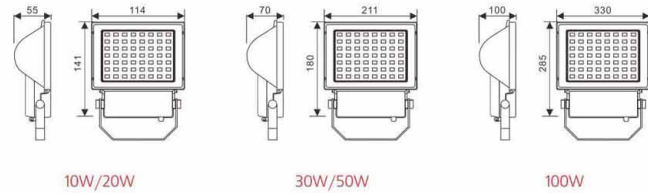

PREMIUM III

Parameter

Input voltage: AC85-265V 50-60Hz

PF : > 0.9/ > 0.5(10W)

Materials: Die-casting Aluminum

Working temperature: -40-45°C

Average Lifetime:>30000H

Colour Temperature: 3000K-6500K

Model	Power	Lumen(Lm)	Size:L.W.H(mm)
PREMIUM III 10W	10W	800	114x141x55
PREMIUM III 20W	20W	1600	114x141x55
PREMIUM III 30W	30W	2400	211x180x70
PREMIUM III 50W	50W	4000	211x180x70
PREMIUM III 100W	100W	8000	330x285x100

Colours

PREMIUM IV

Parameter

Input voltage: AC85-265V 50-60Hz

PF : > 0.9

Materials: Die-casting Aluminum

Working temperature: -40-45°C

Average Lifetime:>30000H

Colour Temperature: 3000K-6500K

Model	Power	Lumen(Lm)	Size:L.W.H(mm)
PREMIUM IV 30W	30W	2400	193x142x41
PREMIUM IV 50W	50W	4000	270x201x41

Colours