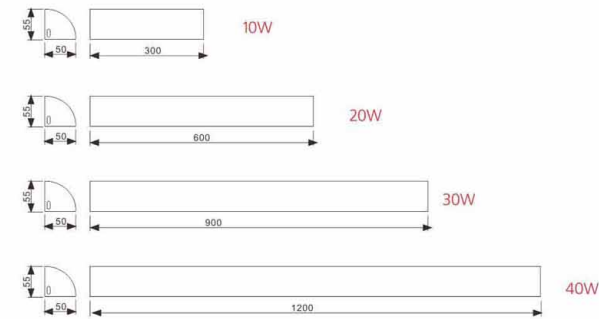

MONICA I

Parameter

Input voltage: AC220-240V 50-60Hz
PF : > 0.6
Materials: PC
Working temperature: -20-45°C
Average Lifetime: >30000H
Colour Temperature: 3000K-6500K

Model	Power	Lumen(Lm)	Size:L.W(mm)
MONICA I 5W	5W	450	300x21x32
MONICA I 10W	10W	900	600x21x32
MONICA I 15W	15W	1350	900x21x32
MONICA I 20W	20W	1800	1200x21x32

Colours

MONICA II

Parameter

Input voltage: AC220-240V 50-60Hz
PF : > 0.6
Materials: PC
Working temperature: -20-45°C
Average Lifetime: >30000H
Colour Temperature: 3000K-6500K

Model	Power	LED Qty	Lumen(Lm)	Size:L.W(mm)
MONICA II 10W	10W	56	900	300x50x55
MONICA II 20W	20W	112	1800	600x50x55
MONICA II 30W	30W	168	2700	900x50x55
MONICA II 40W	40W	224	3600	1200x50x55