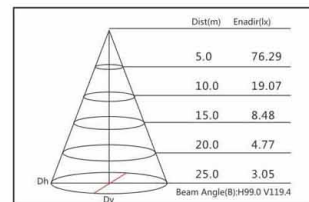

PREMIUM III

Parameter

Input voltage: AC85-265V 50-60Hz

PF : > 0.9/ > 0.5(10W)

Materials: Die-casting Aluminum

Working temperature: -40-45°C

Average Lifetime:>30000H

Colour Temperature: 3000K-6500K

Model	Power	Lumen(Lm)	Size:L.W.H(mm)
PREMIUM III 10W	10W	800	114x141x55
PREMIUM III 20W	20W	1600	114x141x55
PREMIUM III 30W	30W	2400	211x180x70
PREMIUM III 50W	50W	4000	211x180x70
PREMIUM III 100W	100W	8000	330x285x100

Colours

PREMIUM IV

Parameter

Input voltage: AC85-265V 50-60Hz

PF : > 0.9

Materials: Die-casting Aluminum

Working temperature: -40-45°C

Average Lifetime:>30000H

Colour Temperature: 3000K-6500K

Model	Power	Lumen(Lm)	Size:L.W.H(mm)
PREMIUM IV 30W	30W	2400	193x142x41
PREMIUM IV 50W	50W	4000	270x201x41

Colours