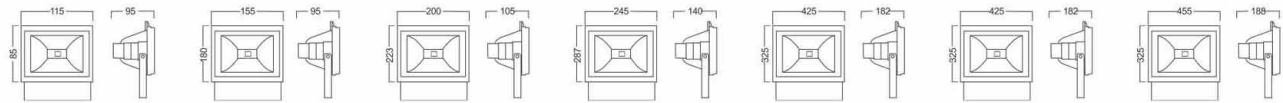

PREMIUM I

Parameter

Input voltage: AC85-265V 50-60Hz
PF : > 0.9/ > 0.5(10W)
Materials: Die-casting Aluminum
Working temperature: -40-45°C
Average Lifetime: >30000H
Colour Temperature: 3000K-6500K

Model	Power	Lumen(Lm)	Size:L.W.H(mm)
PREMIUM I 10W	10W	800	115x85x95
PREMIUM I 20W	20W	1600	155x180x95
PREMIUM I 30W	30W	2400	200x223x105
PREMIUM I 50W	50W	4000	245x287x140
PREMIUM I 100W	100W	8000	425x325x182
PREMIUM I 150W	150W	12000	425x325x182
PREMIUM I 200W	200W	16000	455x325x188

Colours

PREMIUM II

Parameter

Input voltage: AC85-265V 50-60Hz
PF : > 0.9/ > 0.5(10W)
Materials: Die-casting Aluminum
Working temperature: -40-45°C
Average Lifetime: >30000H
Colour Temperature: 3000K-6500K

Model	Power	Lumen(Lm)	Size:L.W.H(mm)
PREMIUM II 10W	10W	800	110x130x40
PREMIUM II 20W	20W	1600	150x180x50
PREMIUM II 30W	30W	2400	190x225x60
PREMIUM II 50W	50W	4000	235x280x69
PREMIUM II 70W	70W	5600	270x330x65
PREMIUM II 100W	100W	8000	298x355x70

Colours