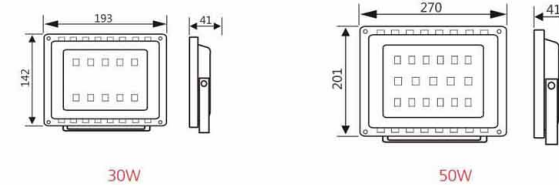

PREMIUM III

Parameter

Input voltage: AC85-265V 50-60Hz

PF : > 0.9/ > 0.5(10W)

Materials: Die-casting Aluminum

Working temperature: -40-45°C

Average Lifetime:>30000H

Colour Temperature: 3000K-6500K

Model	Power	Lumen(Lm)	Size:L.W.H(mm)
PREMIUM III 10W	10W	800	114x141x55
PREMIUM III 20W	20W	1600	114x141x55
PREMIUM III 30W	30W	2400	211x180x70
PREMIUM III 50W	50W	4000	211x180x70
PREMIUM III 100W	100W	8000	330x285x100

Colours

PREMIUM IV

Parameter

Input voltage: AC85-265V 50-60Hz

PF : > 0.9

Materials: Die-casting Aluminum

Working temperature: -40-45°C

Average Lifetime:>30000H

Colour Temperature: 3000K-6500K

Model	Power	Lumen(Lm)	Size:L.W.H(mm)
PREMIUM IV 30W	30W	2400	193x142x41
PREMIUM IV 50W	50W	4000	270x201x41

Colours