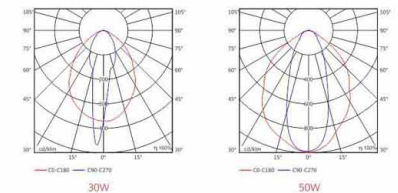

PREMIUM III

Parameter

Input voltage: AC85-265V 50-60Hz

PF : > 0.9/ > 0.5(10W)

Materials: Die-casting Aluminum

Working temperature: -40-45°C

Average Lifetime:>30000H

Colour Temperature: 3000K-6500K

Model	Power	Lumen(Lm)	Size:L.W.H(mm)
PREMIUM III 10W	10W	800	114x141x55
PREMIUM III 20W	20W	1600	114x141x55
PREMIUM III 30W	30W	2400	211x180x70
PREMIUM III 50W	50W	4000	211x180x70
PREMIUM III 100W	100W	8000	330x285x100

Colours

PREMIUM IV

Parameter

Input voltage: AC85-265V 50-60Hz

PF : > 0.9

Materials: Die-casting Aluminum

Working temperature: -40-45°C

Average Lifetime:>30000H

Colour Temperature: 3000K-6500K

Model	Power	Lumen(Lm)	Size:L.W.H(mm)
PREMIUM IV 30W	30W	2400	193x142x41
PREMIUM IV 50W	50W	4000	270x201x41

Colours