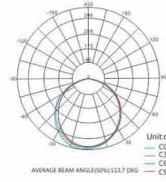

Light distribution curve