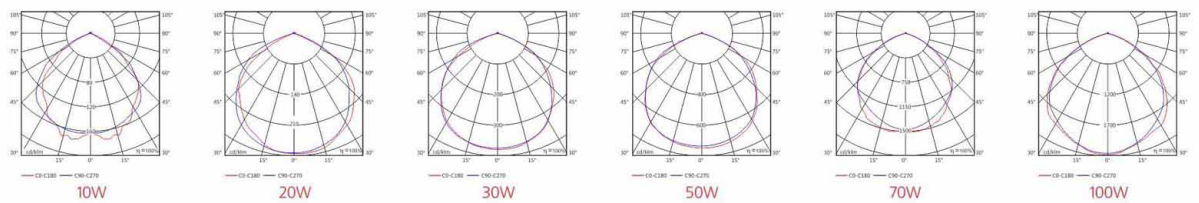

PREMIUM I

Parameter

Input voltage: AC85-265V 50-60Hz
PF : > 0.9/ > 0.5(10W)
Materials: Die-casting Aluminum
Working temperature: -40-45°C
Average Lifetime: >30000H
Colour Temperature: 3000K-6500K

Model	Power	Lumen(Lm)	Size:L.W.H(mm)
PREMIUM I 10W	10W	800	115x85x95
PREMIUM I 20W	20W	1600	155x180x95
PREMIUM I 30W	30W	2400	200x223x105
PREMIUM I 50W	50W	4000	245x287x140
PREMIUM I 100W	100W	8000	425x325x182
PREMIUM I 150W	150W	12000	425x325x182
PREMIUM I 200W	200W	16000	455x325x188

Colours

PREMIUM II

Parameter

Input voltage: AC85-265V 50-60Hz
PF : > 0.9/ > 0.5(10W)
Materials: Die-casting Aluminum
Working temperature: -40-45°C
Average Lifetime: >30000H
Colour Temperature: 3000K-6500K

Model	Power	Lumen(Lm)	Size:L.W.H(mm)
PREMIUM II 10W	10W	800	110x130x40
PREMIUM II 20W	20W	1600	150x180x50
PREMIUM II 30W	30W	2400	190x225x60
PREMIUM II 50W	50W	4000	235x280x69
PREMIUM II 70W	70W	5600	270x330x65
PREMIUM II 100W	100W	8000	298x355x70

Colours