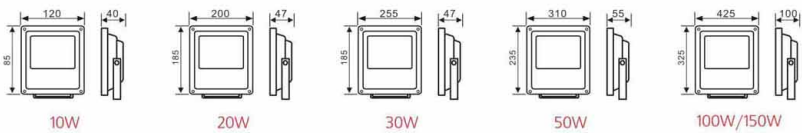

SLOT I

Parameter

Input voltage: AC85-265V 50-60Hz
PF : > 0.9/ > 0.5(10W)
Materials: Die-casting Aluminum
Working temperature: -40-45°C
Average Lifetime: >30000H
Colour Temperature: 3000K-6500K

Model	Power	Lumen(Lm)	Size:L.W.H(mm)
SLOT I 10W	10W_{x75%}	550	120x85x40
SLOT I 20W	20W_{x75%}	1100	200x185x47
SLOT I 30W	30W_{x75%}	1600	255x185x47
SLOT I 50W	50W_{x75%}	2650	310x235x55
SLOT I 150W	150W_{x75%}	7900	425x325x100
SLOT I 200W	200W_{x75%}	10500	425x325x100

Colours

SLOT II

Parameter

Input voltage: AC85-265V 50-60Hz
PF : > 0.9
Materials: Die-casting Aluminum
Working temperature: -40-45°C
Average Lifetime: >30000H
Colour Temperature: 3000K-6500K

Model	Power	Lumen(Lm)	Size:L.W(mm)
SLOT II 30W	30W_{x75%}	1600	228x195x53
SLOT II 50W	50W_{x75%}	2650	285x240x50
SLOT II 100W	100W_{x75%}	5300	290x340x60

Colours