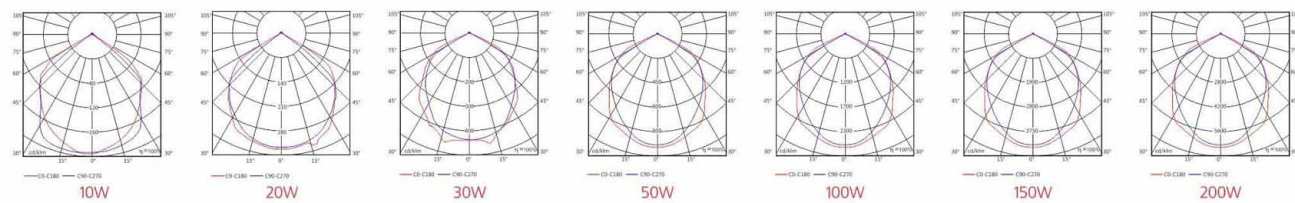

PREMIUM I

Parameter

Input voltage: AC85-265V 50-60Hz
PF : > 0.9/ > 0.5(10W)
Materials: Die-casting Aluminum
Working temperature: -40-45°C
Average Lifetime: >30000H
Colour Temperature: 3000K-6500K

Model	Power	Lumen(Lm)	Size:L.W.H(mm)
PREMIUM I 10W	10W	800	115x85x95
PREMIUM I 20W	20W	1600	155x180x95
PREMIUM I 30W	30W	2400	200x223x105
PREMIUM I 50W	50W	4000	245x287x140
PREMIUM I 100W	100W	8000	425x325x182
PREMIUM I 150W	150W	12000	425x325x182
PREMIUM I 200W	200W	16000	455x325x188

Colours

PREMIUM II

Parameter

Input voltage: AC85-265V 50-60Hz
PF : > 0.9/ > 0.5(10W)
Materials: Die-casting Aluminum
Working temperature: -40-45°C
Average Lifetime: >30000H
Colour Temperature: 3000K-6500K

Model	Power	Lumen(Lm)	Size:L.W.H(mm)
PREMIUM II 10W	10W	800	110x130x40
PREMIUM II 20W	20W	1600	150x180x50
PREMIUM II 30W	30W	2400	190x225x60
PREMIUM II 50W	50W	4000	235x280x69
PREMIUM II 70W	70W	5600	270x330x65
PREMIUM II 100W	100W	8000	298x355x70

Colours