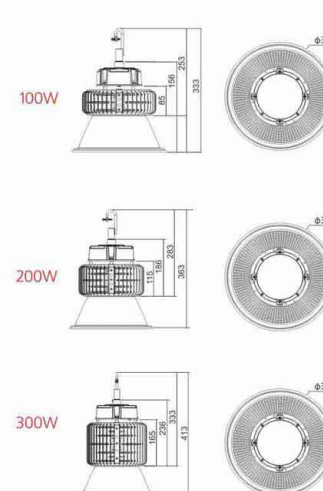

04. LED HIGH BAY

Oudenaarde, Belgium Jun.2015

MAC

Parameter

Input voltage: AC85-265V 50-60Hz
PF : > 0.9
Materials: Aluminum
Working temperature: -20-45°C
Average Lifetime: >30000H
Colour Temperature: 3000K-6500K

Model	Power	Lumen(Lm)	Size: H.D(mm)
MAC 100W	100W	10000	333x φ360
MAC 200W	200W	15000	363x φ360
MAC 300W	300W	30000	413x φ360

MAC

The lampshade is fixed by rotatory buckle, and can be easily installed without the help of any tools

High purity aluminum reflector

With anodizing and polishing, high purity aluminum reflectors minimize the glazing as well as optimize the lighting performance. Multiple choices for reflectors: 25° 60° 100°, meet the requirement of professional light distribution and can be used at different places.

Temperature test contrast

Average temperature of the lamp board: 101.5°C
Average temperature of heat conductive plate: 82.47°C

Freight to reduce more than **50%** under the same conditions