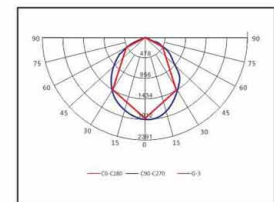

PREMIUM III

Parameter

Input voltage: AC85-265V 50-60Hz

PF : > 0.9/ > 0.5(10W)

Materials: Die-casting Aluminum

Working temperature: -40-45°C

Average Lifetime:>30000H

Colour Temperature: 3000K-6500K

Model	Power	Lumen(Lm)	Size:L.W.H(mm)
PREMIUM III 10W	10W	800	114x141x55
PREMIUM III 20W	20W	1600	114x141x55
PREMIUM III 30W	30W	2400	211x180x70
PREMIUM III 50W	50W	4000	211x180x70
PREMIUM III 100W	100W	8000	330x285x100

Colours

PREMIUM IV

Parameter

Input voltage: AC85-265V 50-60Hz

PF : > 0.9

Materials: Die-casting Aluminum

Working temperature: -40-45°C

Average Lifetime:>30000H

Colour Temperature: 3000K-6500K

Model	Power	Lumen(Lm)	Size:L.W.H(mm)
PREMIUM IV 30W	30W	2400	193x142x41
PREMIUM IV 50W	50W	4000	270x201x41

Colours