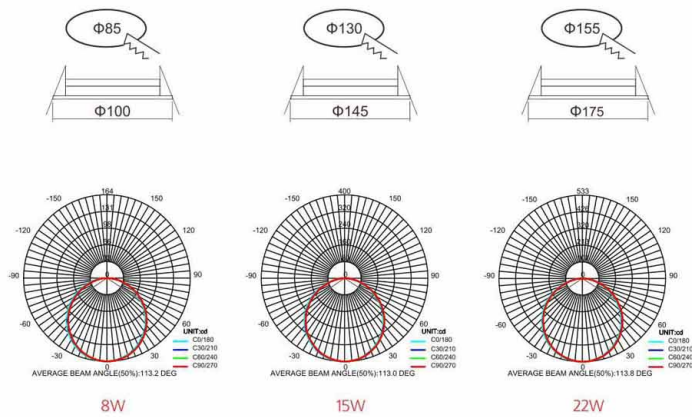

Parameter

Input voltage: AC100-240V 50-60Hz
PF : > 0.5
Materials: Die-casting Aluminum
Working temperature: -20~45°C
Average Lifetime:>30000H
Colour Temperature: 3000K-6500K

Model	Power	Lumen(Lm)	Size:LW(mm)	Cut Hole (mm)
SPARK 8W	8W	560	95x95	85x85
SPARK 15W	15W	1125	145x145	135x135
SPARK 22W	22W	1650	170x170	160x160

Colours

SPARK