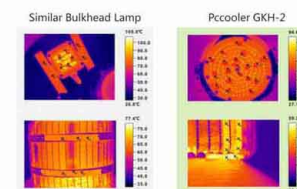

Temperature test contrast