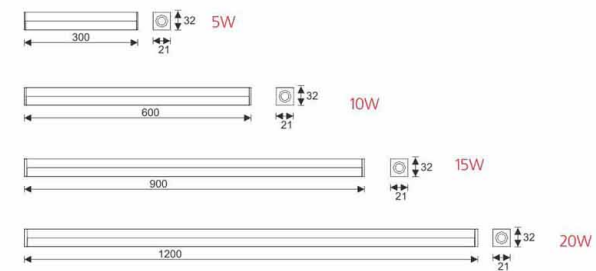

FREESTYLE

Parameter

Input voltage: AC220-240V 50-60Hz

PF : > 0.6

Materials: PC

Working temperature: -45-50°C

Average Lifetime:>30000H

Colour Temperature: 3000K-6500K

Model	Power	Lumen(Lm)	Size:L.W(mm)
FREESTYLE 20W	20W	1800	600x45x40
FREESTYLE 40W	40W	3600	1200x45x40

MASSO

Parameter

Input voltage: AC220-240V 50-60Hz

PF : > 0.6

Materials: PC

Working temperature: -20-45°C

Average Lifetime:>30000H

Colour Temperature: 3000K-6500K

Model	Power	Lumen(Lm)	Size:L.W(mm)
MASSO 5W	5W	450	300x21x32
MASSO 10W	10W	900	600x21x32
MASSO 15W	15W	1350	900x21x32
MASSO 20W	20W	1800	1200x21x32

For bathroom

Tsim Sha Tsui , Hongkong Sep.2015

For bathroom