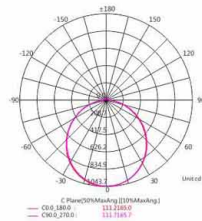

OSTER

Parameter

Input voltage: AC85-265V 50-60Hz
PF : > 0.5
Materials: Aluminum
LGP: PMMA/PS
Working temperature: -20-45°C
Average Lifetime:>30000H
Colour Temperature: 3000K-6500K

Model	Power	Lumen(Lm)	Size:L.W(mm)
OSTER 36W	36W	2880	600x600
OSTER 42W	42W	3360	600x600
OSTER 48W	48W	3840	600x600

Colours

KEVIN

Parameter

Input voltage: AC85-265V 50-60Hz
PF : > 0.5
Materials: Aluminum
LGP: PMMA/PS
Working temperature: -20-45°C
Average Lifetime:>30000H
Colour Temperature: 3000K-6500K

Model	Power	Lumen(Lm)	Size:L.W(mm)
KEVIN-A 36W	36W	2880	300x600
KEVIN-B 36W	36W	2880	1200x120

Colours