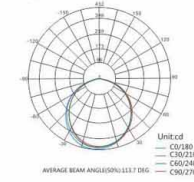

Light distribution curve