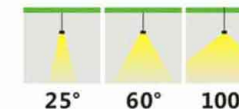

High purity aluminum reflector

With anodizing and polishing, high purity aluminum reflectors minimize the glazing as well as optimize the lighting performance. Multiple choices for reflectors: 25° 60° 100°, meet the requirement of professional light distribution and can be used at different places.